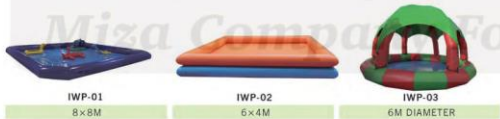

INFLATABLE WATER POOLS

IWP-01
8x8M

IWP-02
6x4M

IWP-03
6M DIAMETER