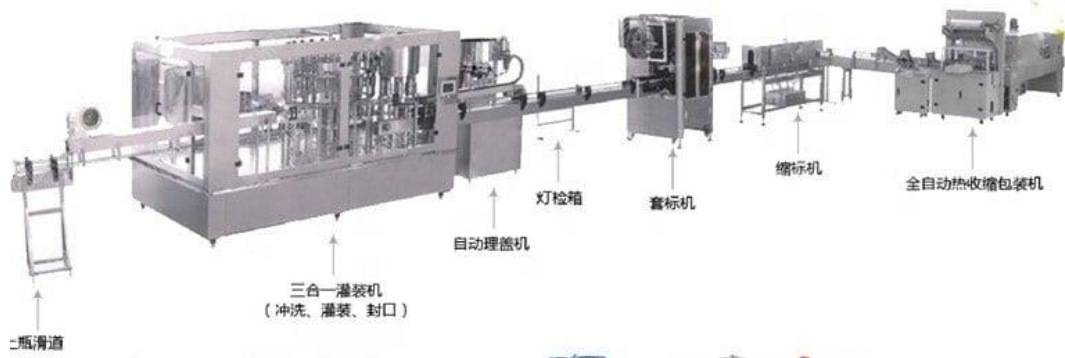

Miza company for Import and Export.

Email: miza_ly@outlook.com.

Tel-01: +447477838391

Tel-02: +218917333191

Quotation of Tomato puree canning line

Can unscramble	1	2,500	2,500	Model: SD-LP800 Capacity: 3000B/H Structure: bottle feeding Power: 0.75kw Size: 800×800×650 mm	
Can washing machine	1	8,500	8,500	Model: SD-XP-2 Capacity: 3000B/h Structure: water and air Power: 1.5kw Size: 1500×600×800 mm	
Sauce filling machine	1	20,500	20,500	Model: SD-SGF8 Capacity: 2800 can/hour based on 400g Structure: with feed hopper to fill Fruit jam into can/bottle/jar, for online work Power: 1.2kw Size: 1300×850×1800 mm