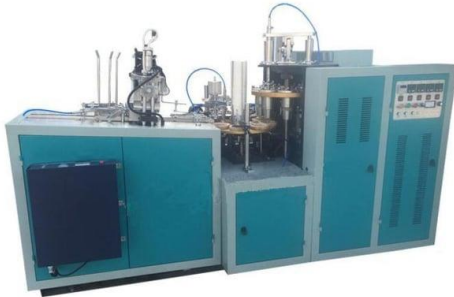

Miza company for Import and Export.

Email: miza_ly@outlook.com.

Tel-01: +447477838391

Tel-02: +218917333191

Main Features

USD10380/setFOB Ningbo

1.The parts all adopt standard production,have generality and good exchange performance,and facilitate equipment maintenance.

2.It adopts steel structure, more compact and solid in the case of high-speed operation.

3.Paper Cup Making Machine is the ideal equipment to produce beverage cups,tea cups,paper cup, advertising cup and ice cream cups or other disposable food paper containers.

Parameters

Model	OR-12D
Paper request	150-400gsm
Raw materials	single/double pe coated paper
speed	55-60pcs/min
Cup size	2.5-12oz
Paper cup top diameter	38-94mm
Paper cup bottom diameter	30-75mm
Paper cup height	30-111mm
Max power consumption	4KW
Voltage supply	220v50hz/380v50hz or customized
Machine dimension	2800*1500*1600mm
GW	1500KG